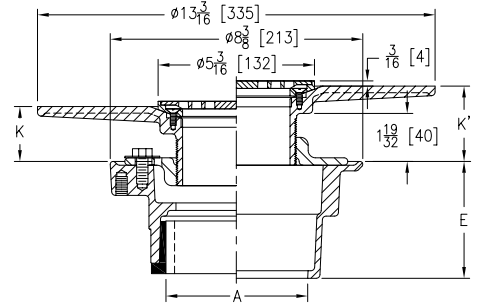

# Z415 BODY ASSEMBLY WITH "TYPE BL" STRAINER

## ENGINEERING SPECIFICATION

Zurn ZN415BL floor and shower drain features Dura-Coated cast iron body with bottom outlet, combination invertible membrane clamp and adjustable collar with seepage slots, and "TYPE BL" D.C.C.I. wide flanged head and polished nickel bronze, light-duty strainer.

Strainer Designation	Dimensions in inches [mm]					Str. Open Area sq in [cm <sup>2</sup> ]	Approximate Weight lb [kg]
	A Pipe Size	K		K'			
		Min.	Max.	Min.	Max.		
-5BL	2 [51], 3 [76], 4 [102], 5 [127], 6 [152]	7/8 [22]	2-1/4 [57]	1-11/16 [43]	3 [76]	6-1/4 [40]	14 [6]

OUTLETS (SPECIFY PIPE SIZE IN INCHES AND TYPE OF OUTLET)				
OUTLET TYPE	PIPE SIZE/OUTLET TYPE	E BODY HT. DIM.	ADD	
<b>IC</b>	Inside Caulk	2IC, 3IC, 4IC	4-3/16"	<b>N/C</b>
<b>IP</b>	Threaded	2IP	2-7/16"	<b>80.00</b>
		3IP	2-3/4"	<b>80.00</b>
		4IP	2-13/16"	<b>80.00</b>
		6IP	2-7/8"	<b>80.00</b>
<b>NH</b>	No-Hub	2NH, 3NH, 4NH	3-13/16"	<b>N/C</b>
<b>NL</b>	Neo-Loc	2NL, 3NL, 4NL	3-7/8"	<b>N/C</b>